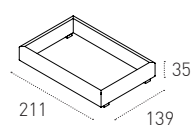

### MISURE SIZE

GIROLETTO\_WITH LOW FOOTBOARD  
L 139 P 211 H 35 cm

CONTENITORE\_WITH BED CASING  
L 139 P 211 H 35 cm